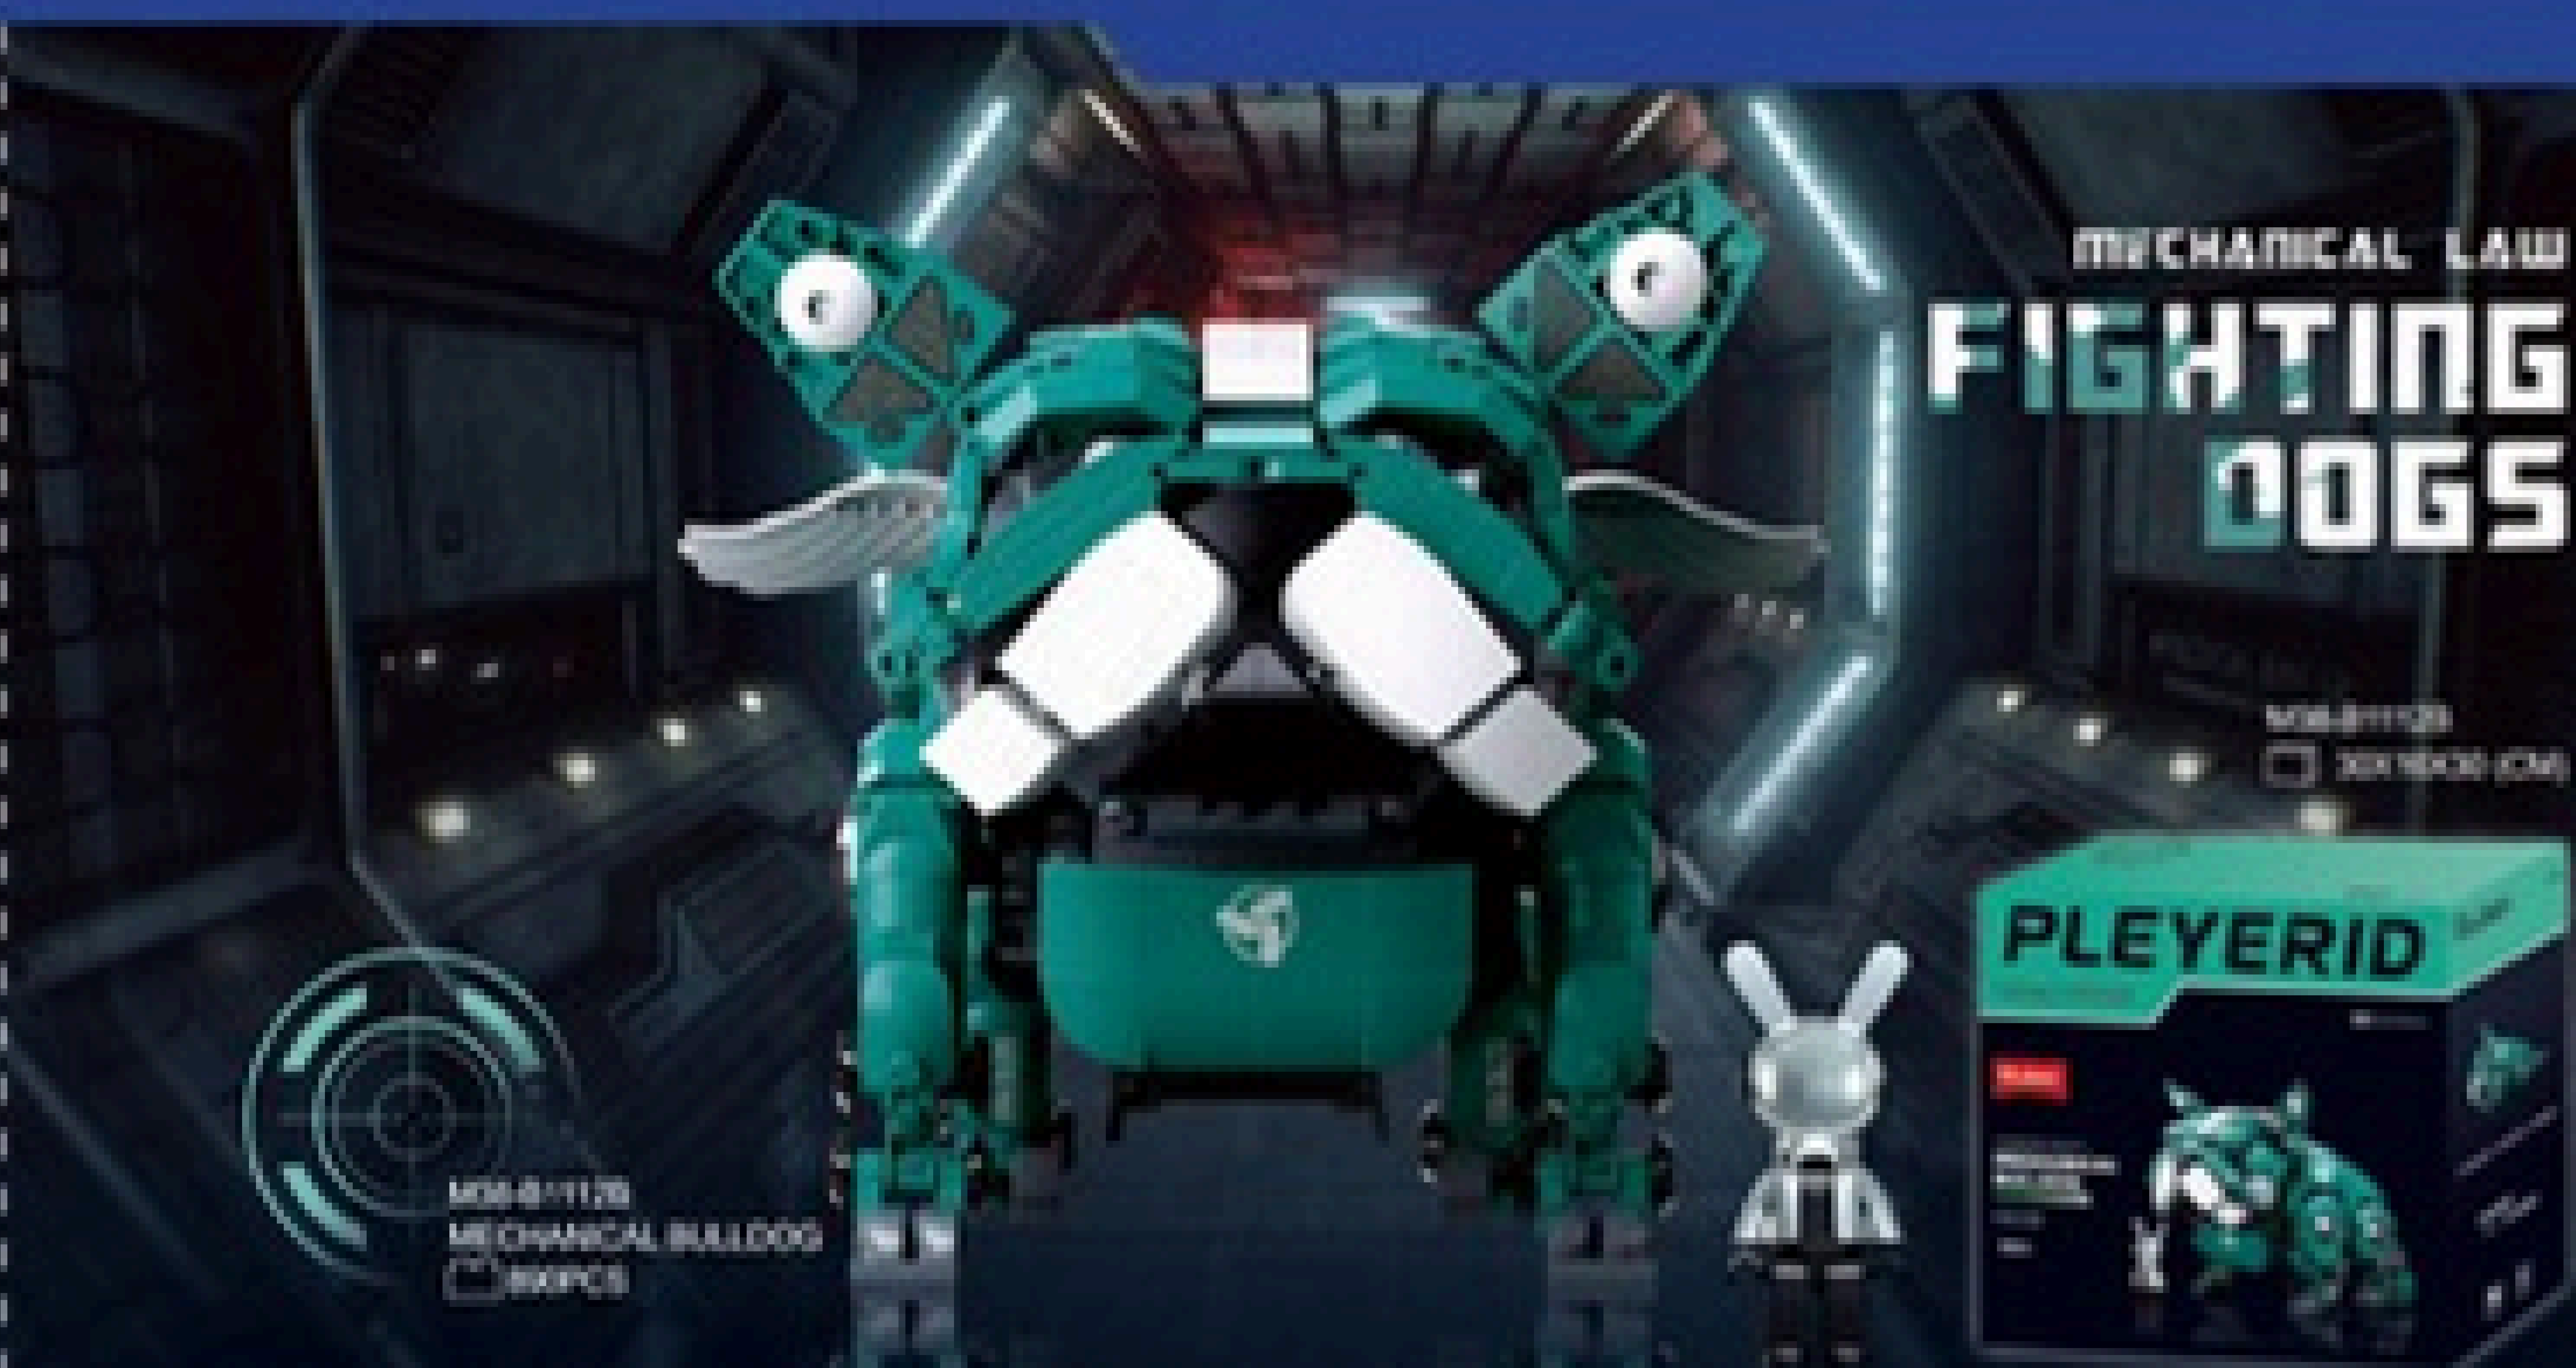

PLEYERID

PLEYERID