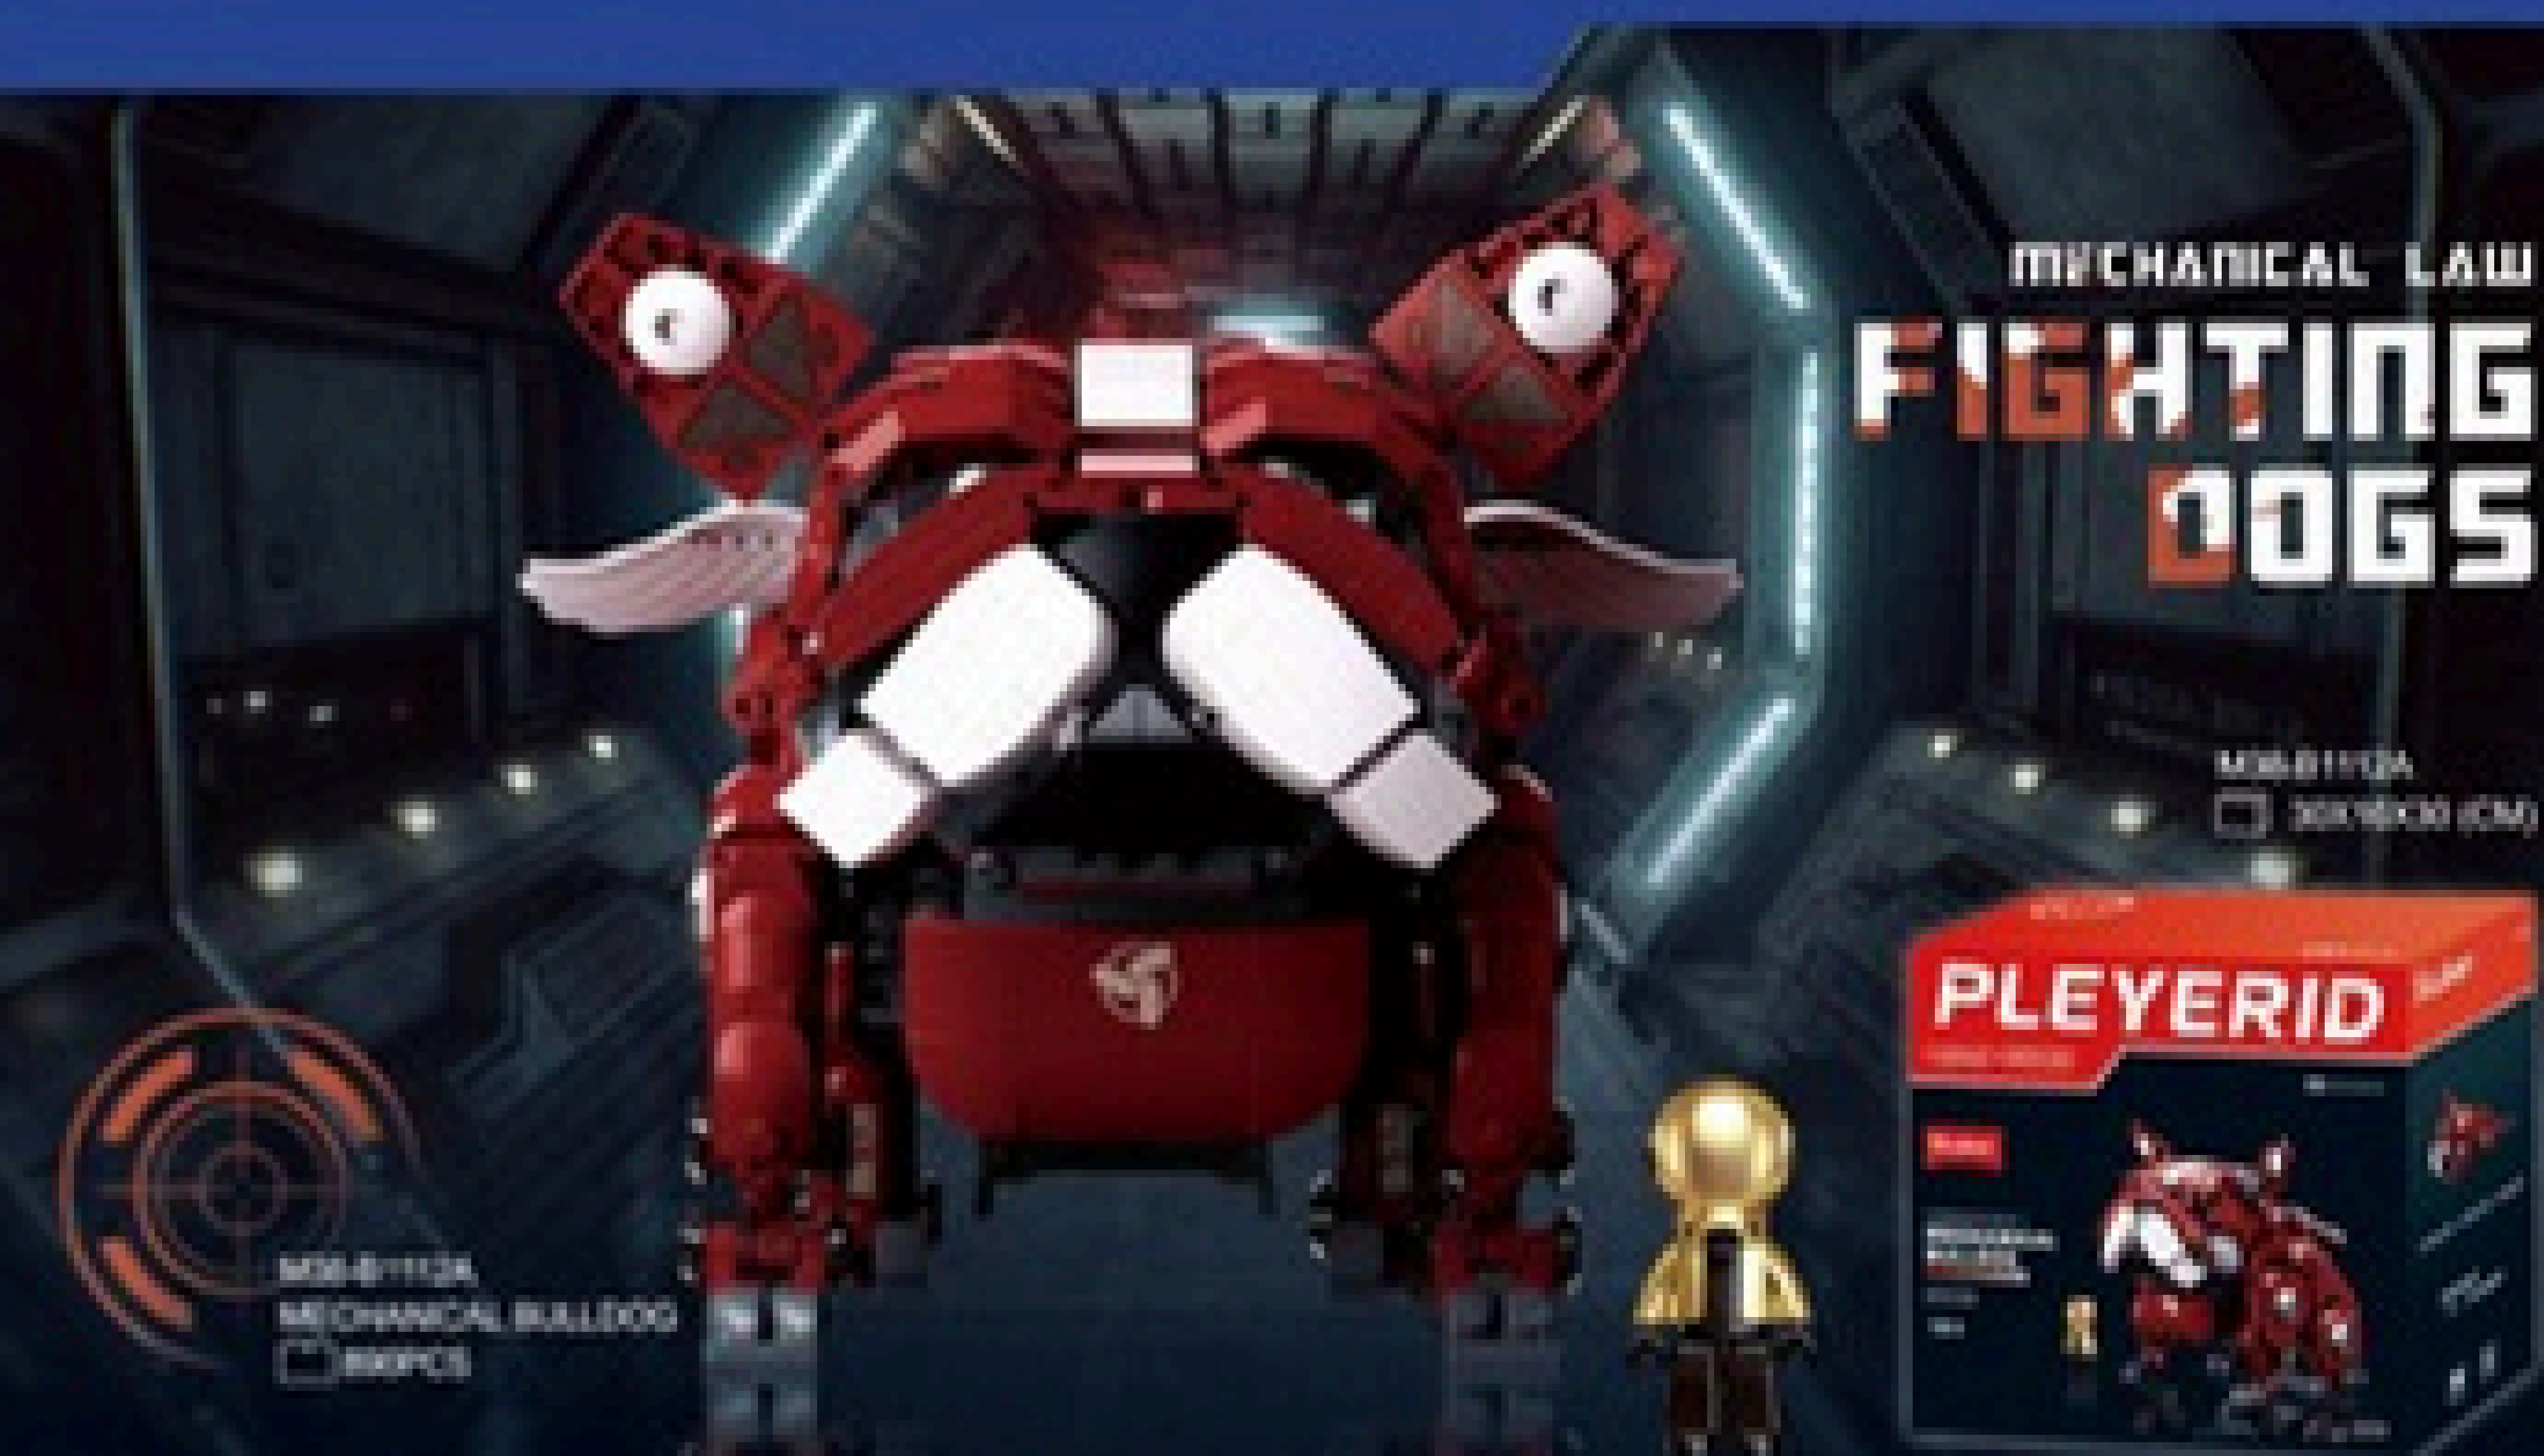

PLEYERID

PLEYERID