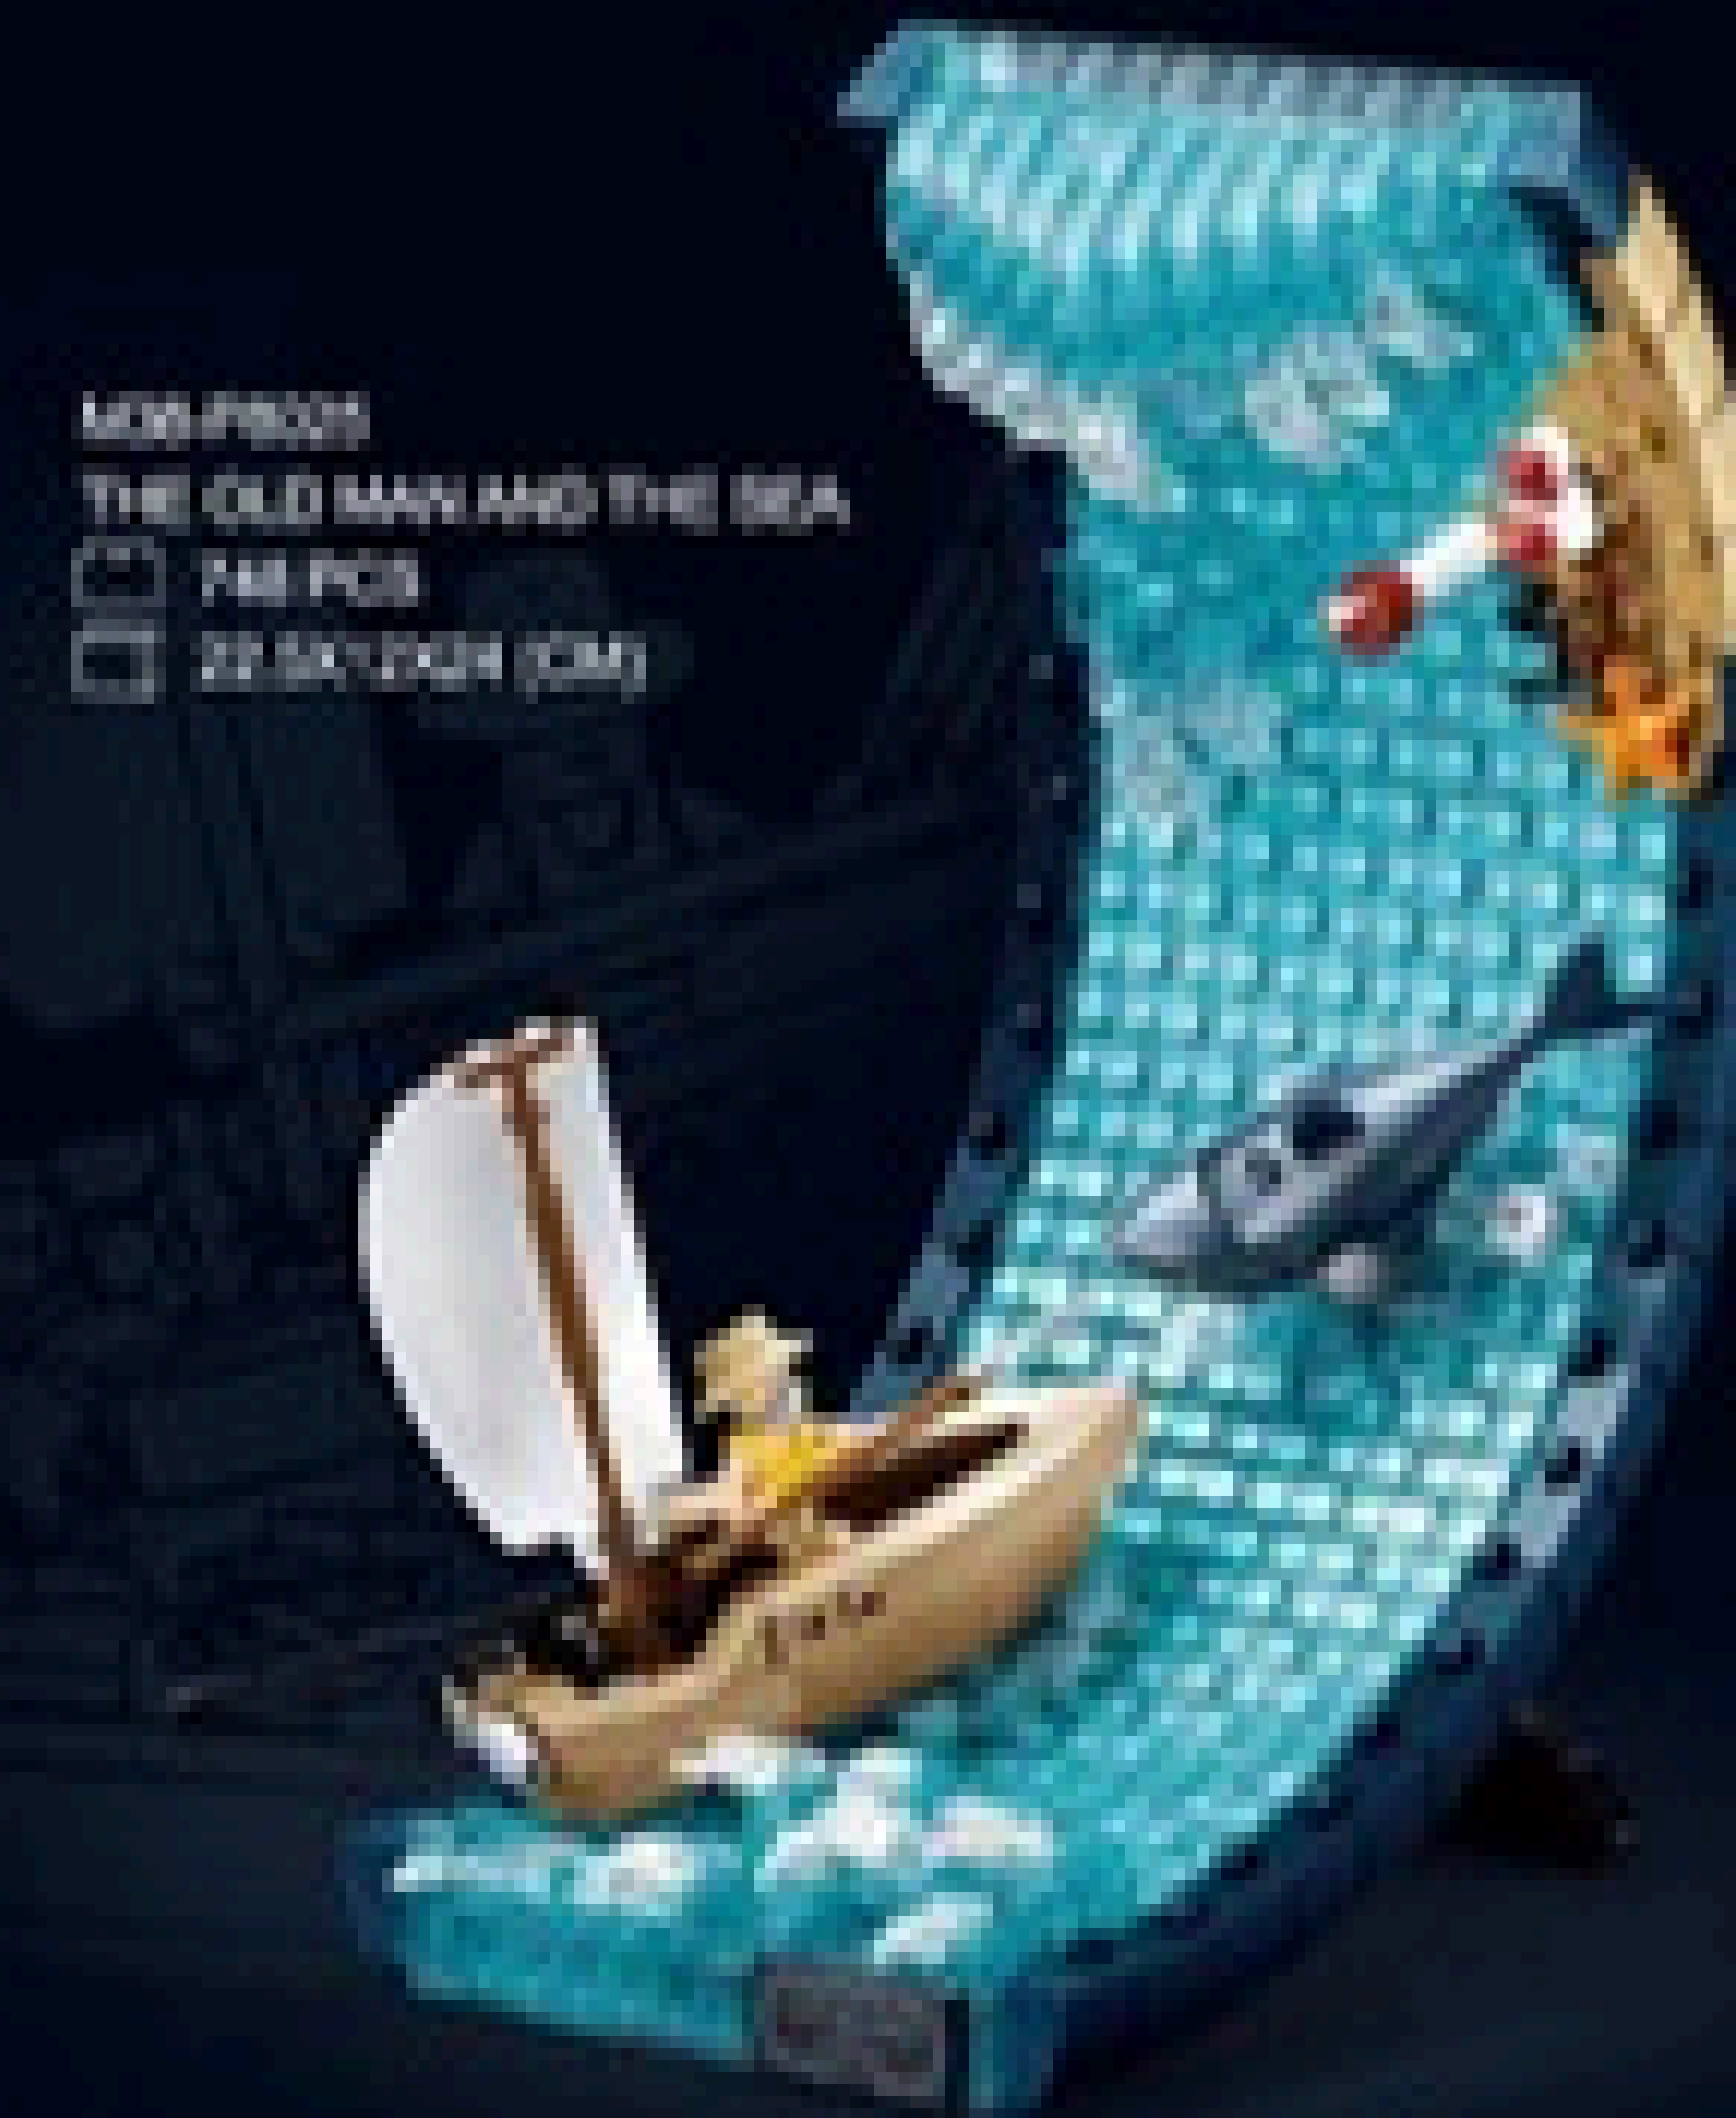

PLEYERID

MOB-PR001
120.00X18.80CM
36.8X24.3X18.8CM

PLEYERID

MOB-PR003
COLUMBUS'S VOYAGE
121 PCS
22.5X12X24 (CM)