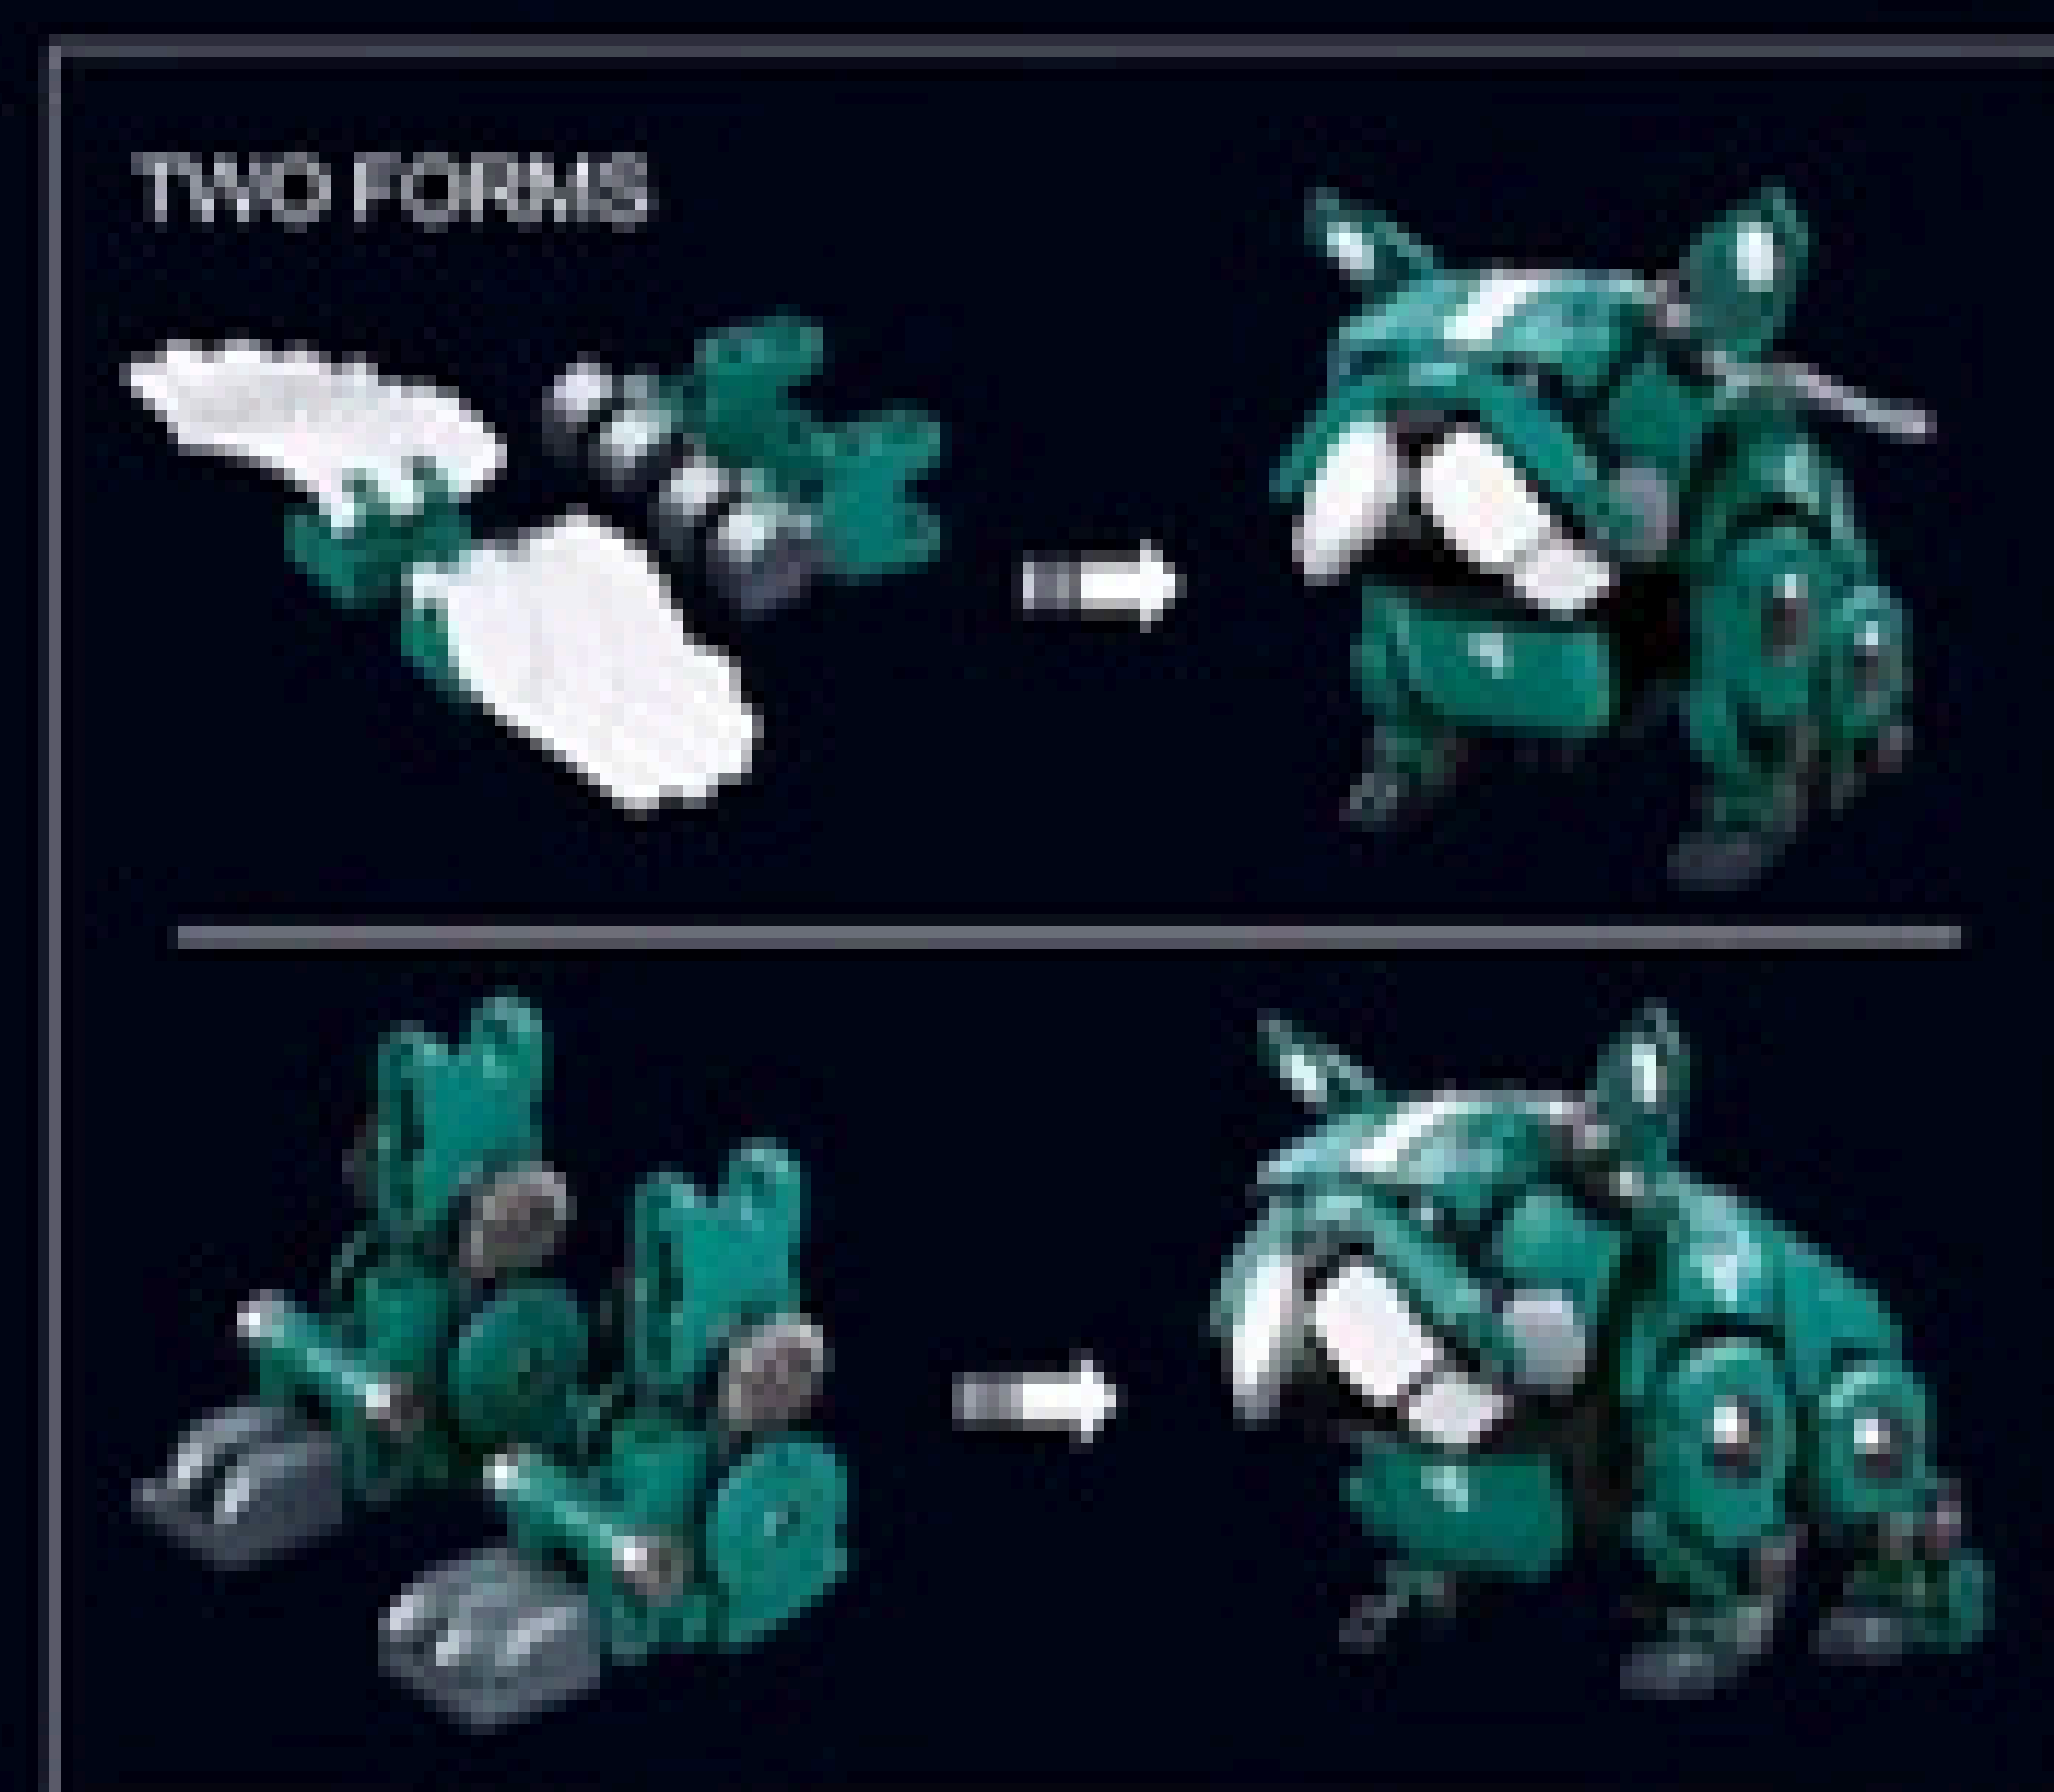

PLEYERID

PLEYERID