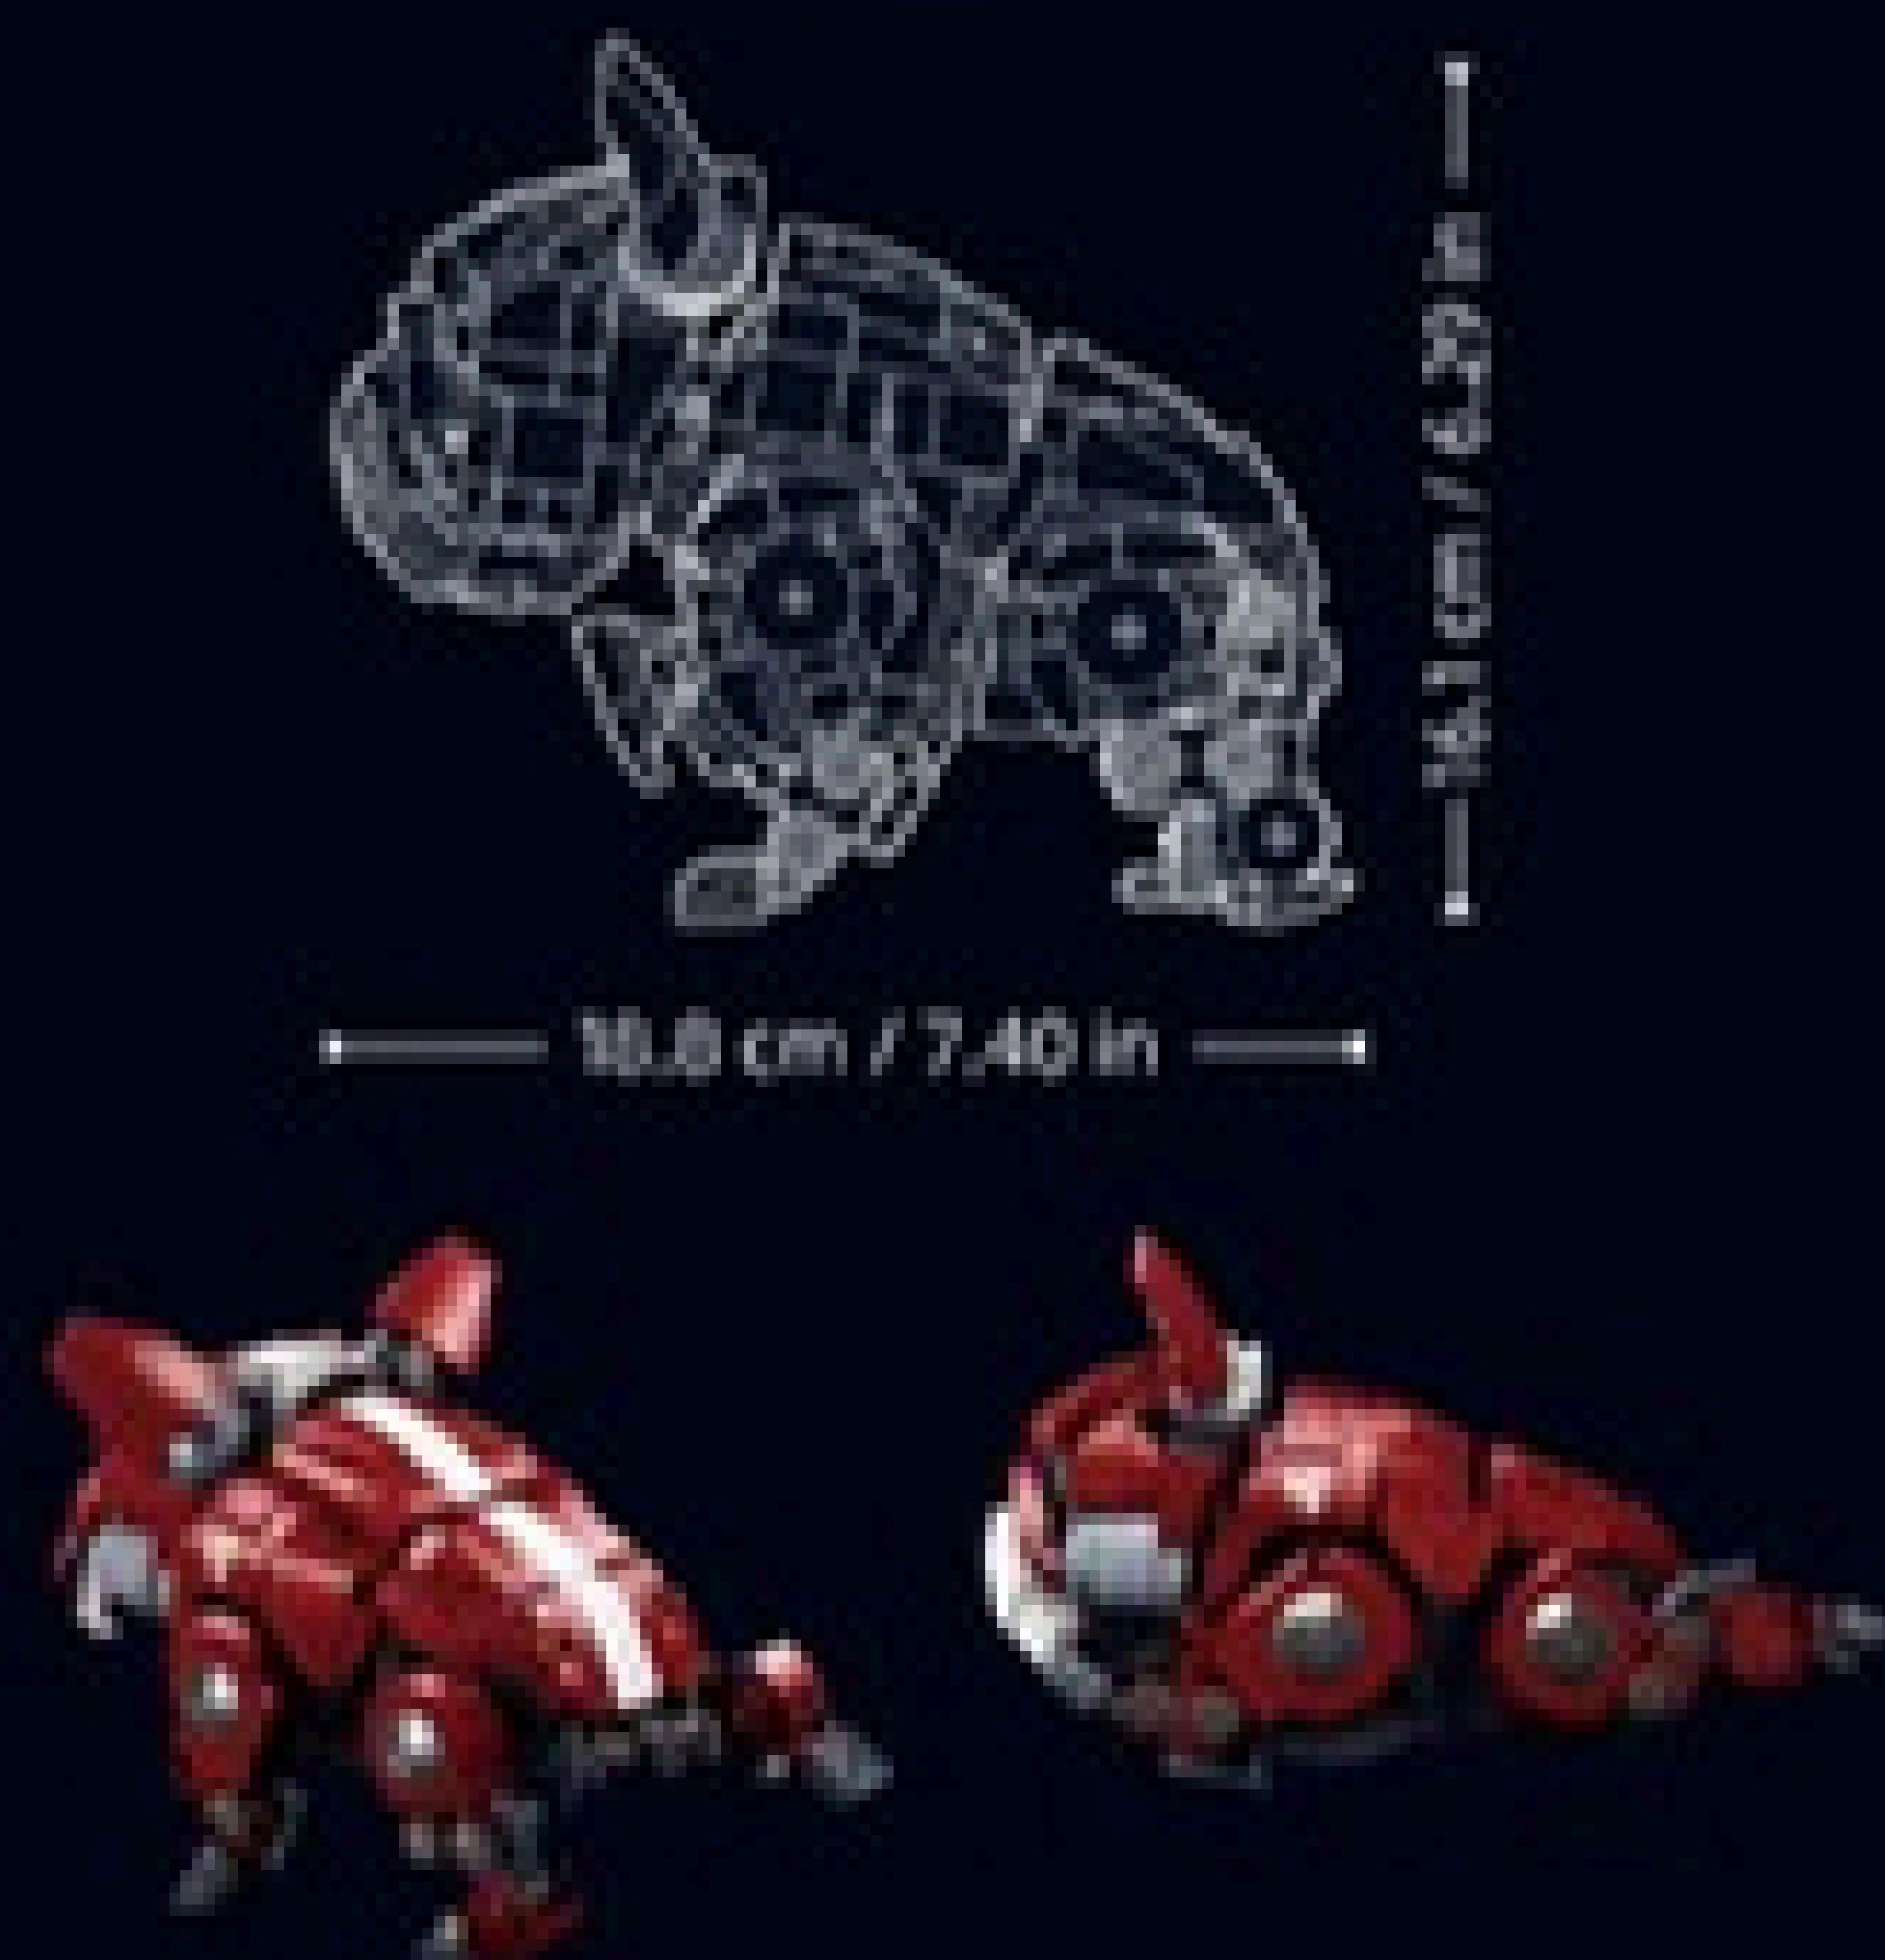

PLEYERID

PLEYERID