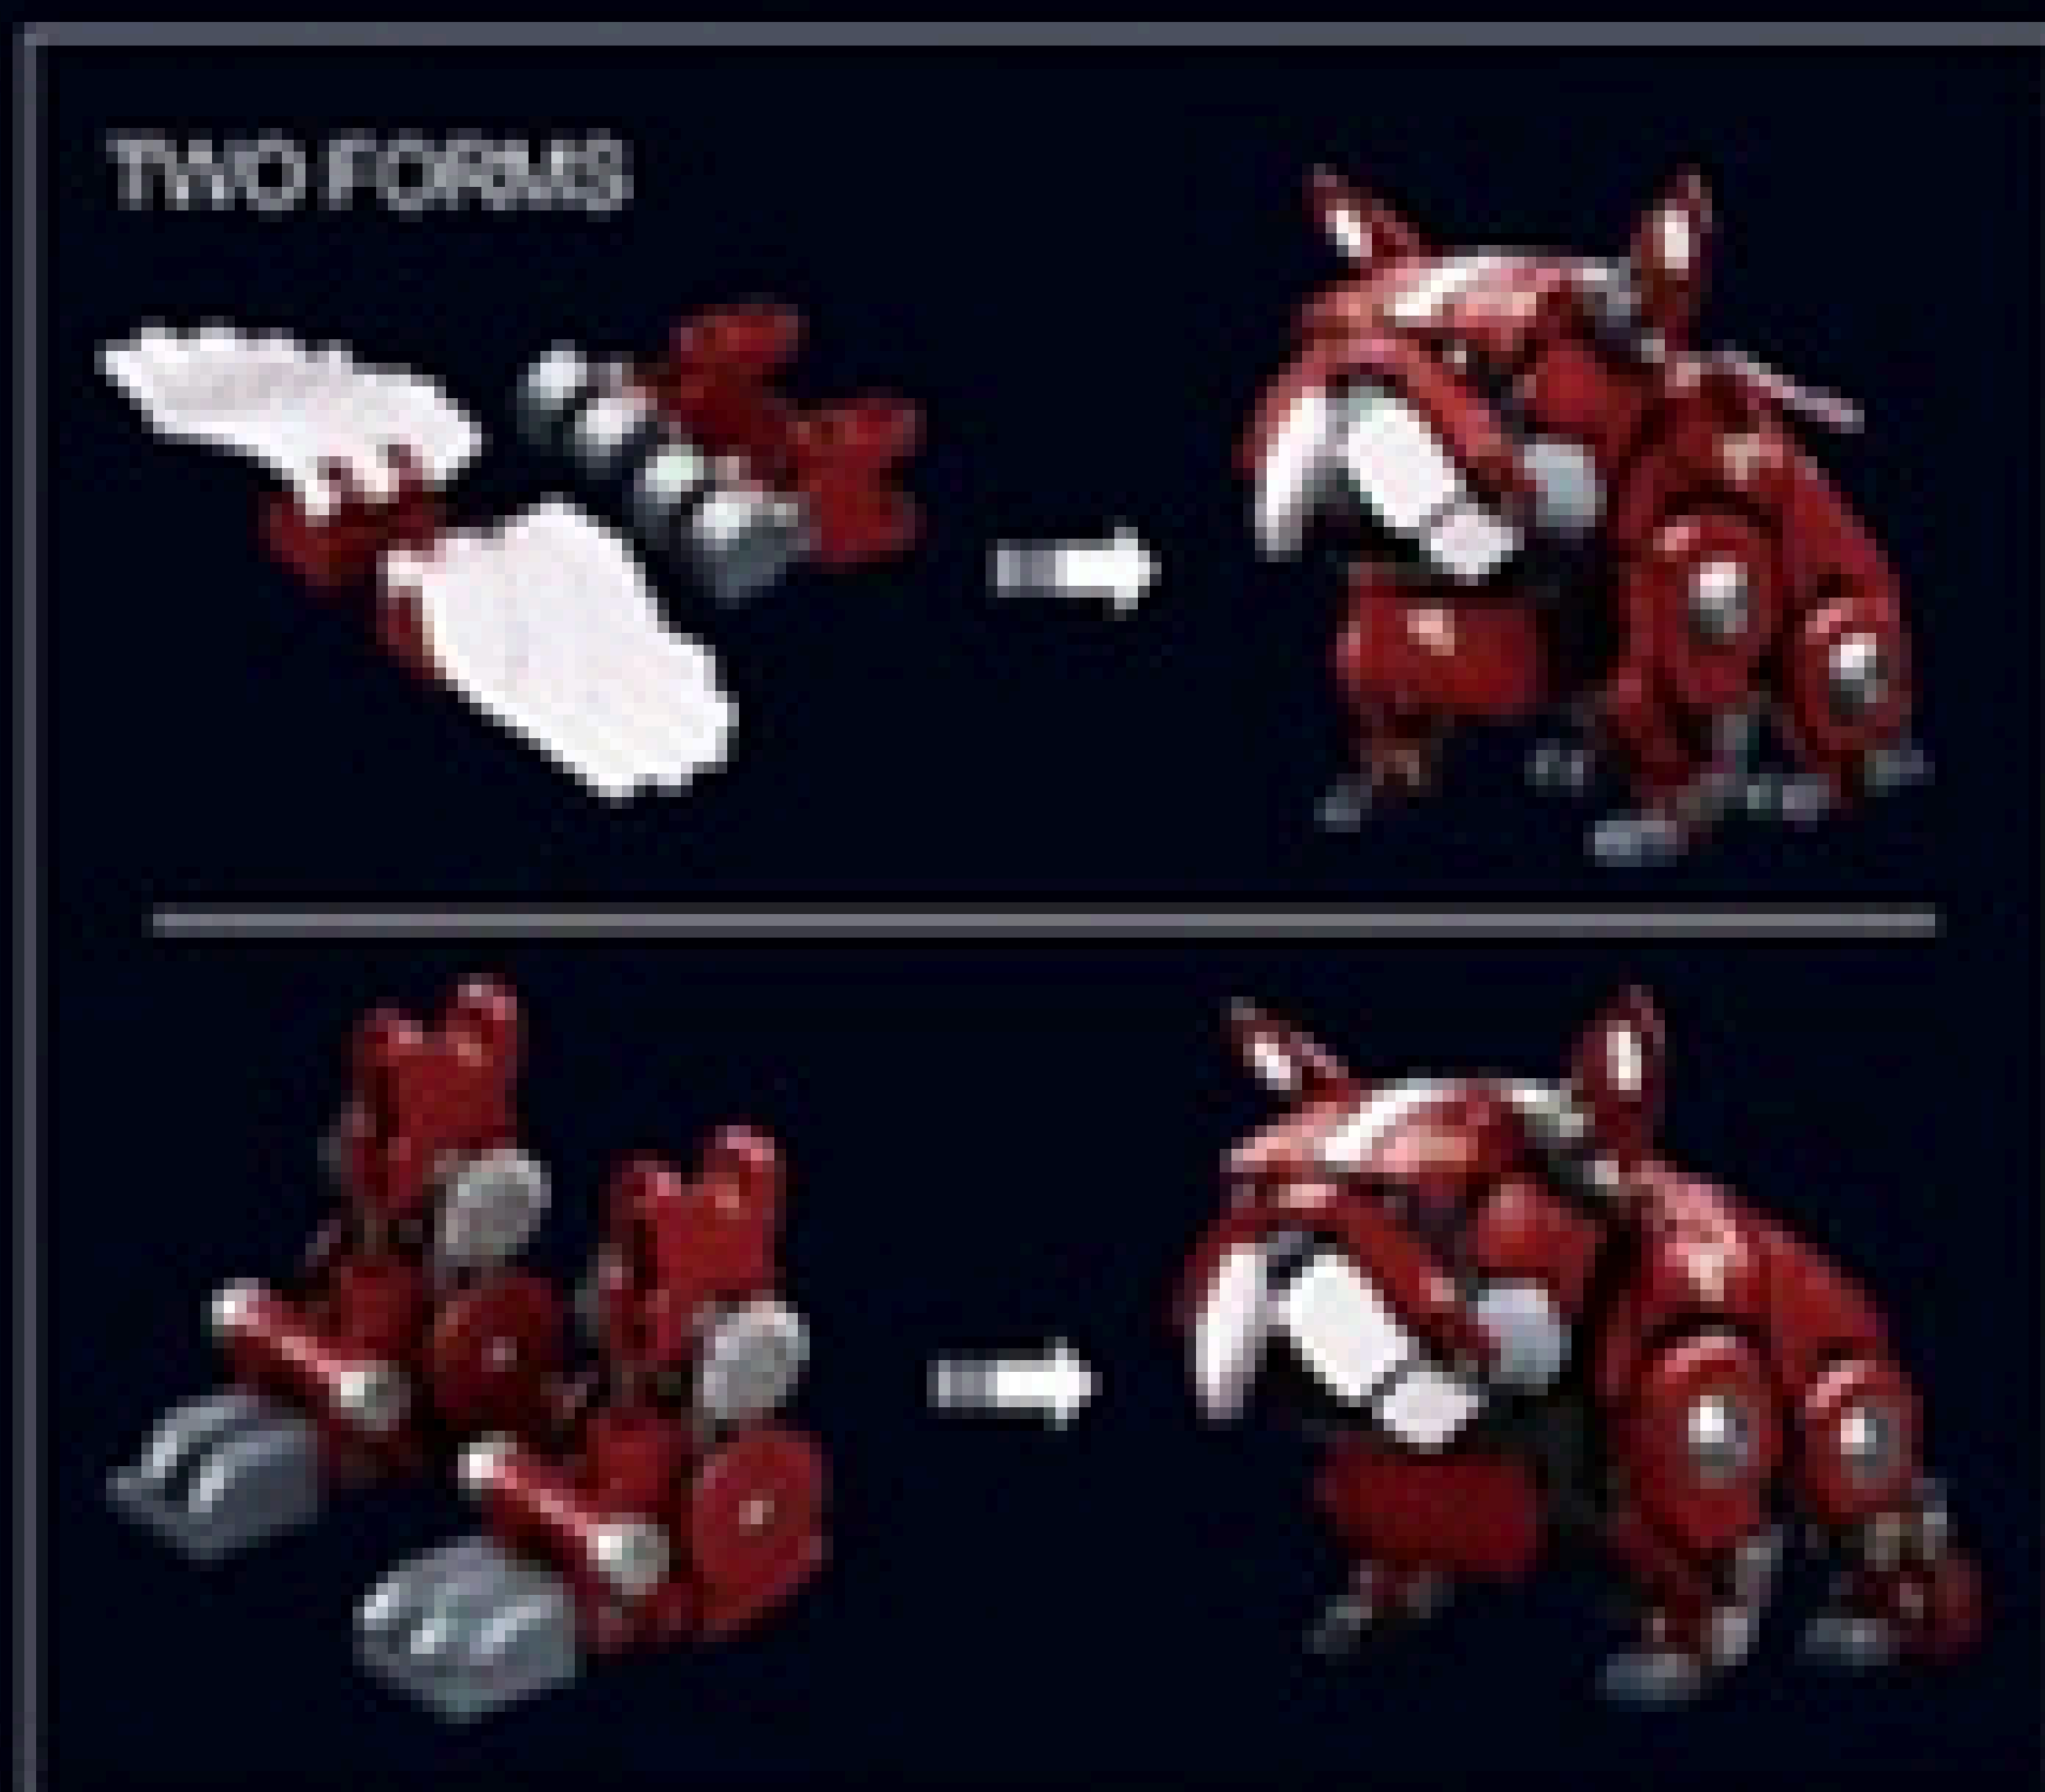

PLEYERID

PLEYERID