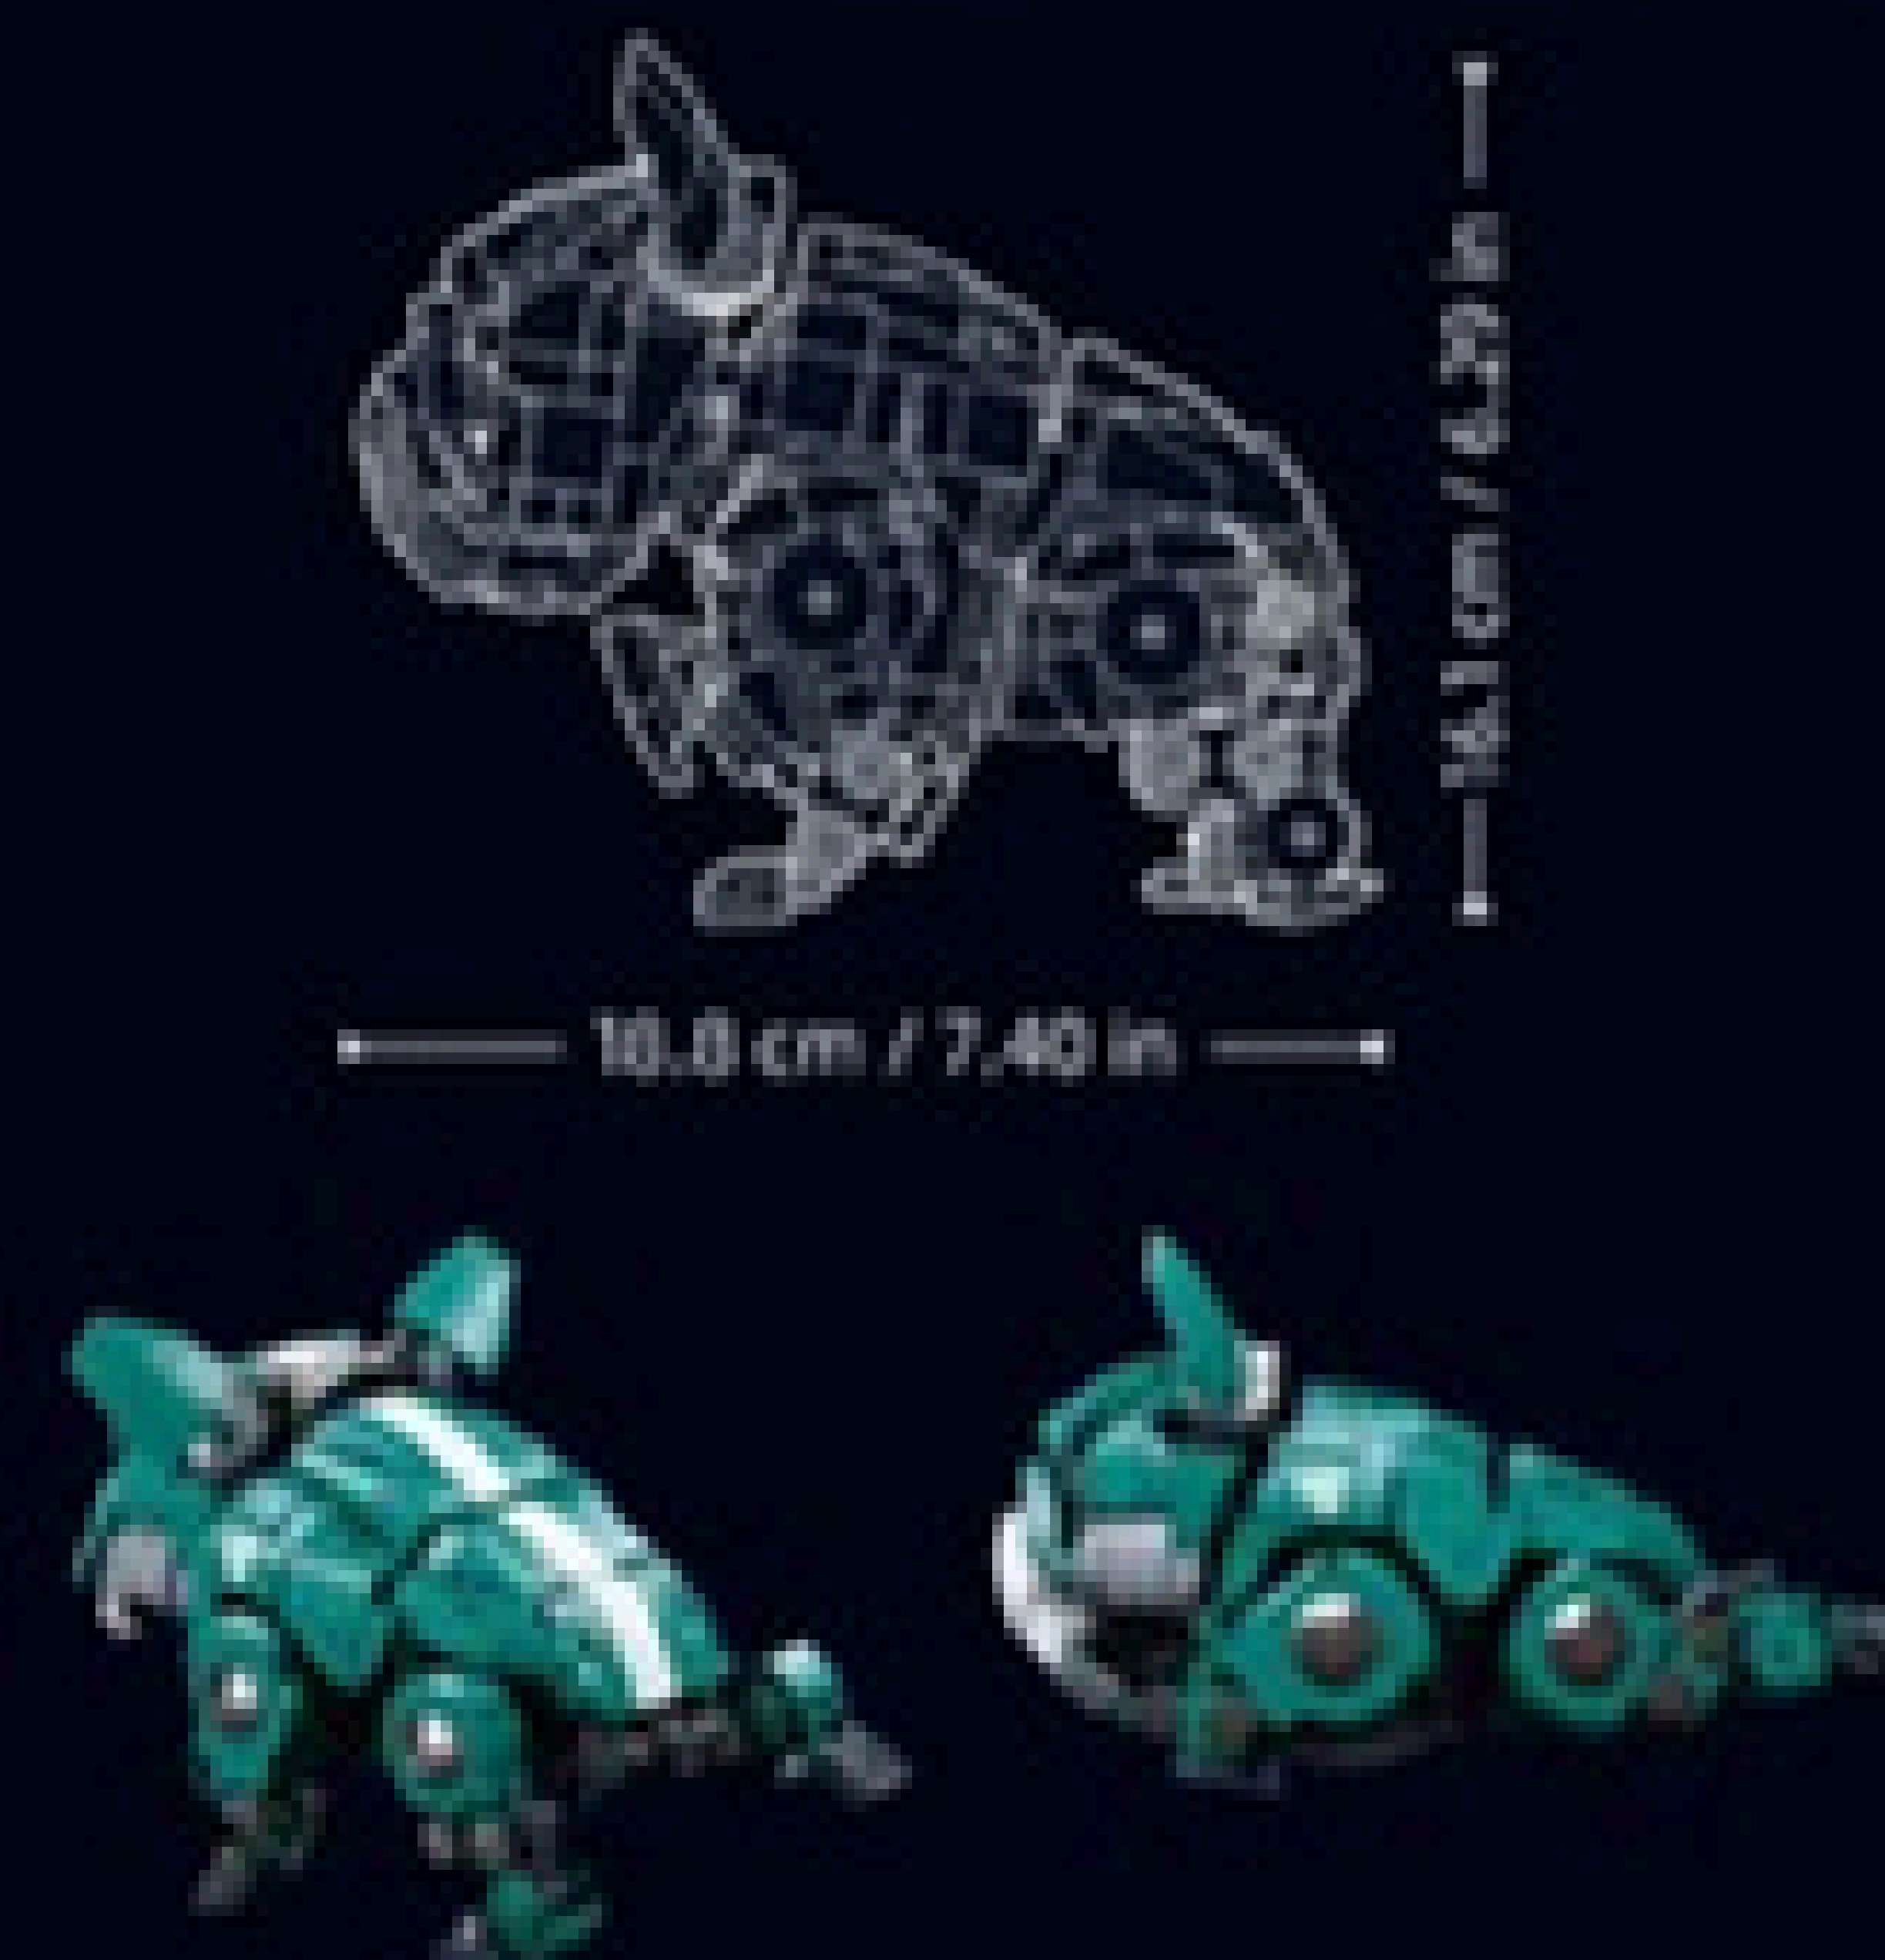

PLEYERID

PLEYERID